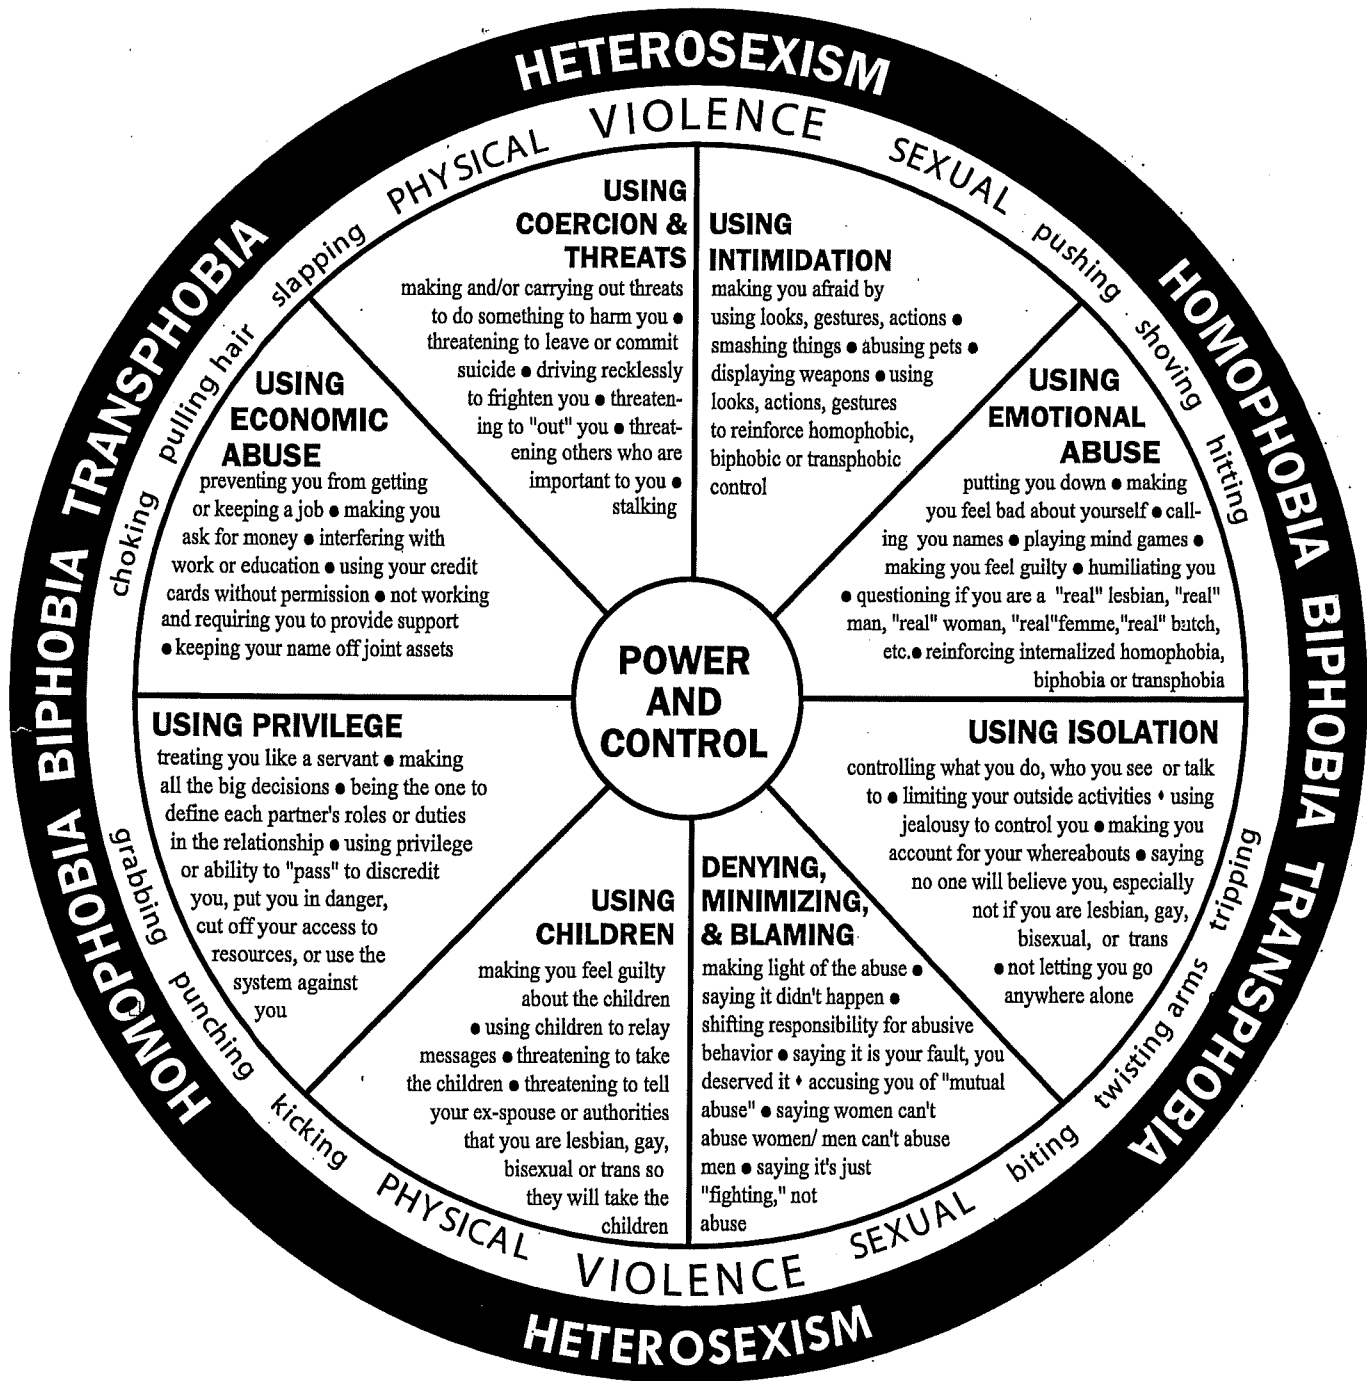

# Gay, Lesbian, Bisexual and Trans Power and Control Wheel

Developed by Roe & Jagodinsky

Adapted from the Power & Control and Equity Wheels developed by the Domestic Abuse Intervention Project • 206 West Fourth Street • Duluth, Minnesota 55806 • 218/722-4134